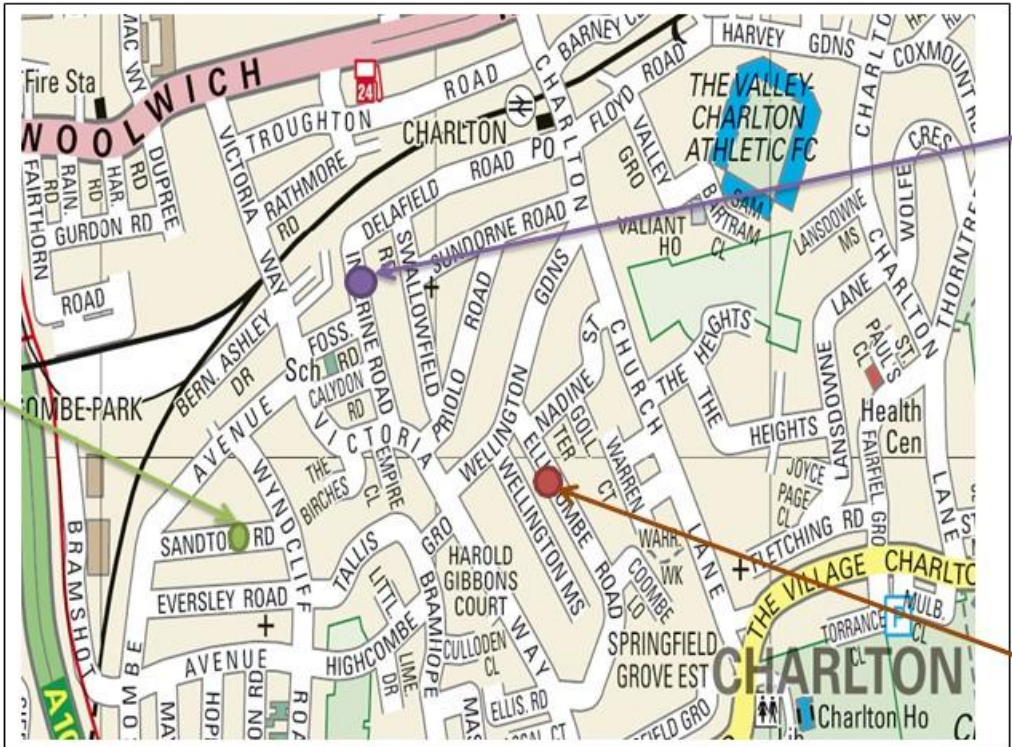

PLANT SALE

Thursday May 18th from: 5:00pm

All ready to plant out

Please pay using either the honesty boxes or our 'Just Giving' page.

Sandtoft Road
A selection of sun loving, perennial flowering plants
Vegetables including tomatoes

Please bring your own bags to carry the plants home.