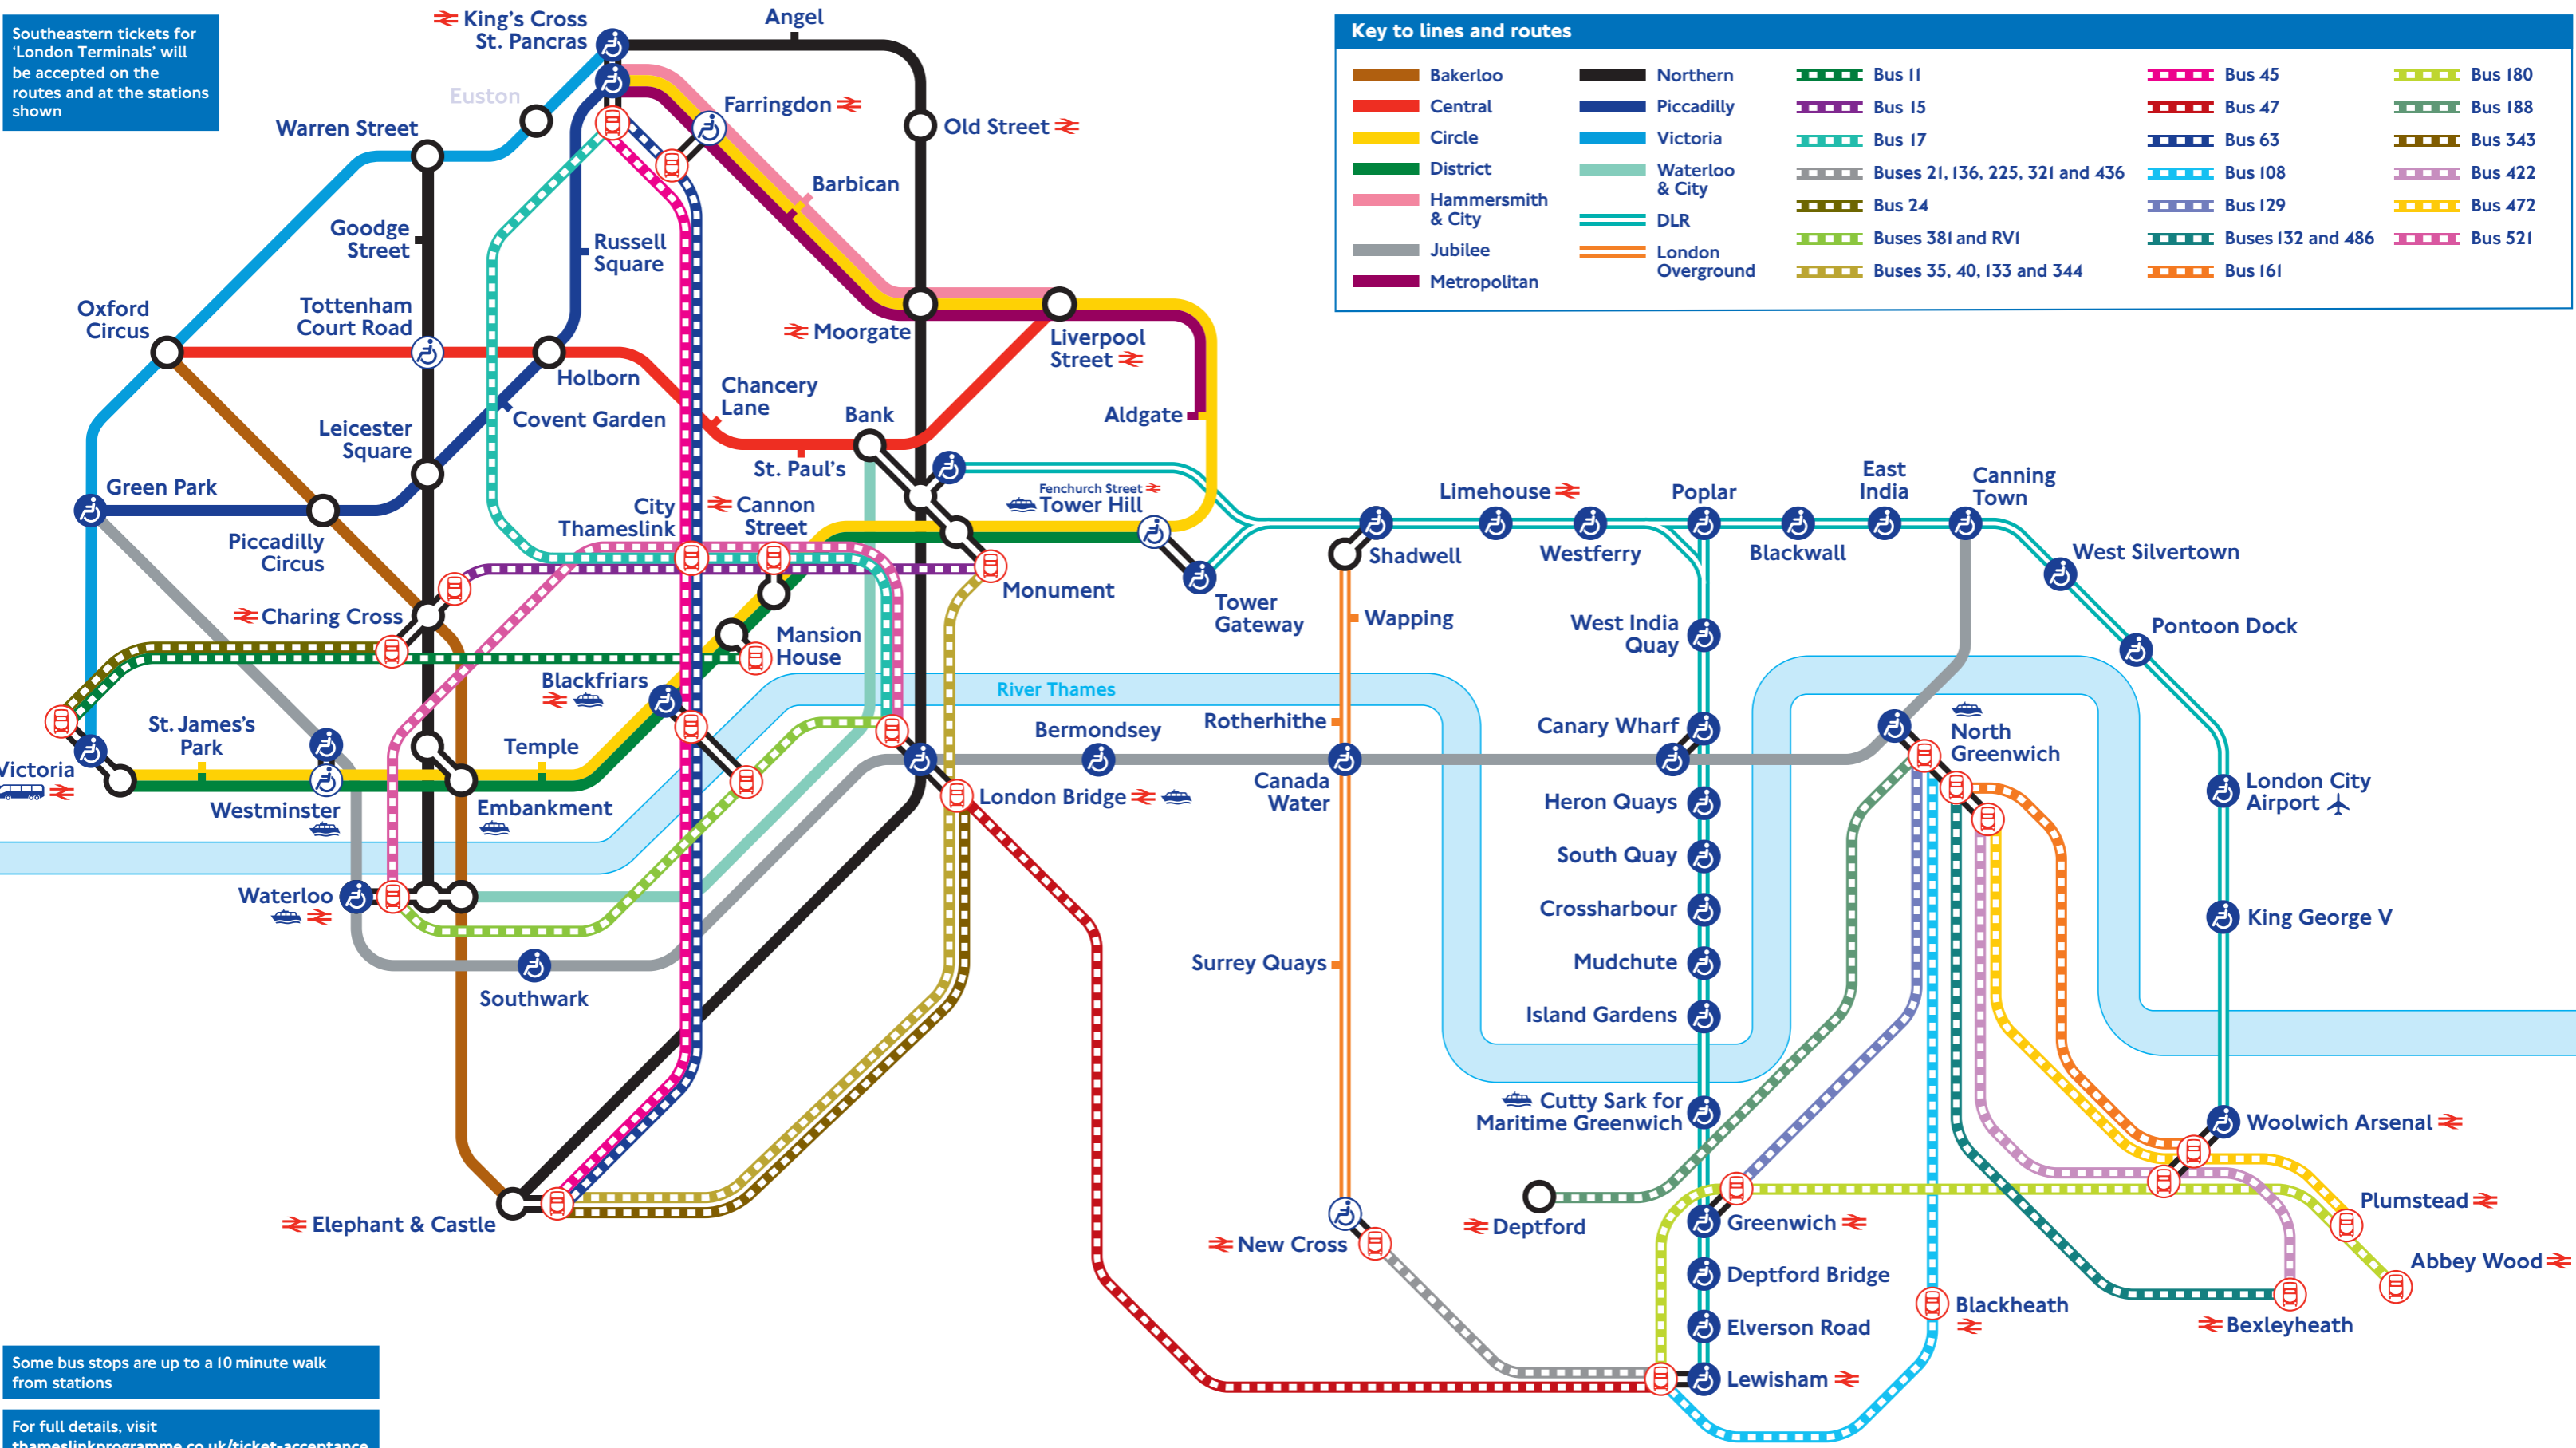

# Southeastern ticket acceptance on TfL services

Saturday 23 December 2017 until Monday 1 January 2018

Southeastern tickets for 'London Terminals' will be accepted on the routes and at the stations shown

### Key to lines and routes

Some bus stops are up to a 10 minute walk from stations

For full details, visit [thameslinkprogramme.co.uk/ticket-acceptance](http://thameslinkprogramme.co.uk/ticket-acceptance)